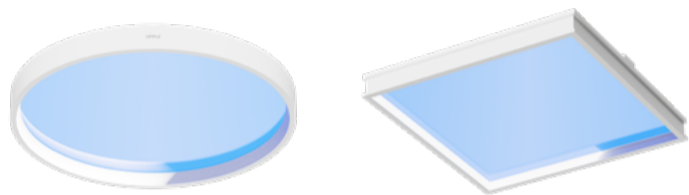

PRODUITS

Code de l'article	Description de l'article	CCT	Flux lumineux	CRI
520036014300	LEDSkylight SDL-S Rd900-240W-BLE2-WH	1,800K-12,000K	14,000	up to 97
520036014200	LEDSkylight SDL-S Rd550-100W-BLE2-WH	1,800K-12,000K	5,400	up to 97
542014015700	LEDSkylight SDL-S Sq595-130W-BLE2-WH	1,800K-12,000K	7,400	up to 97

ACCESSOIRES

Code de l'article	Description de l'article
822008000200	LEDSmart-BLE2-Light-Wizard
821011002600	LEDSmart-BLE2-DALI-Connect-Box
821009000200	LEDSmart-BLE2-Switch