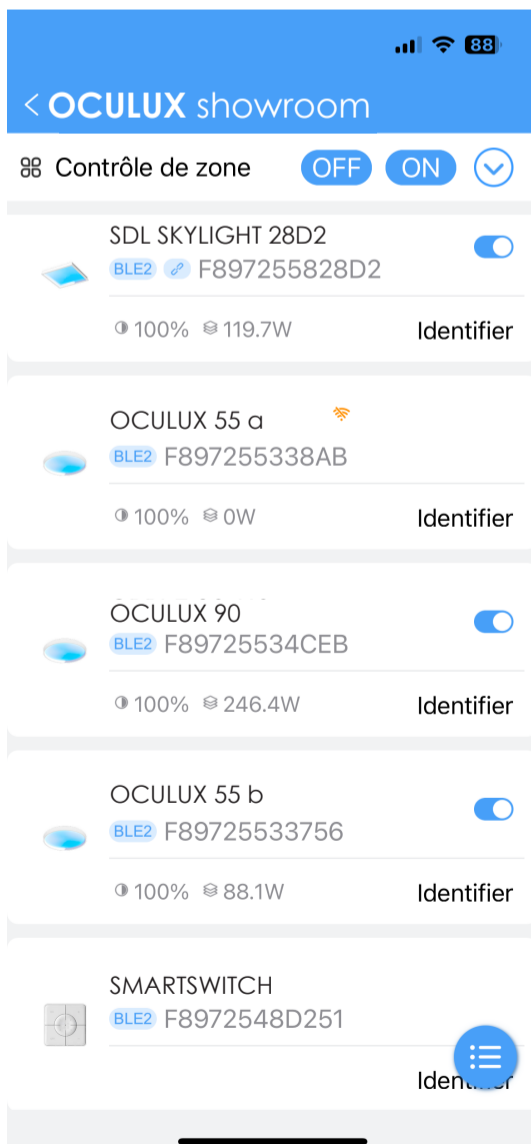

Accessoires

542098009600
LEDPanelRc Sq600-Frame-
WH

542098045500LED-
PanelS-P Suspensi-
on-Kit-G6&G7

NATURAL scenes

SKYLINE scenes

COLORS scenes

BLUETOOTH PAIRING

CREATE SCENE

Item Code	Luminaire Description	CCT	kg	
520036014300	LEDSkylight SDL-S Rd900-240W-BLE2-WH	1200K-18000K	18kg	

Model	A (mm)	B (mm)
LED SKY-CL-S RD900-BLE-240W	φ900	96

Light Source

Product Code	Product Description	N	Light source code	Energy Label
520036014300	LEDSkylight SDL-S Rd900-240W-BLE2-WH	1	LS128024035-03	