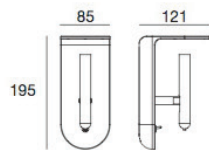

accessories

included
filters

KIT0035
gobo filter Fire

KIT0055
gobo filter Tree

KIT0057
gobo filter Water

2Nights_W2 | Wall light | 220-240 V | topLED 4 W | integrated ON/OFF switch