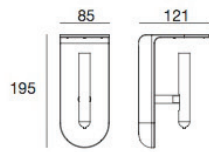

2Nights_W1 | Wall light | 220-240 V | topLED 4 W