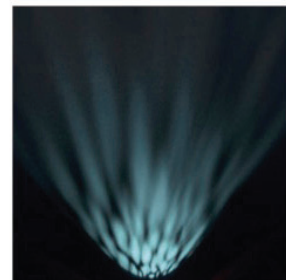

type

White	KIT0057
Black	KIT0058

prix de vente
23.75 CHF HT