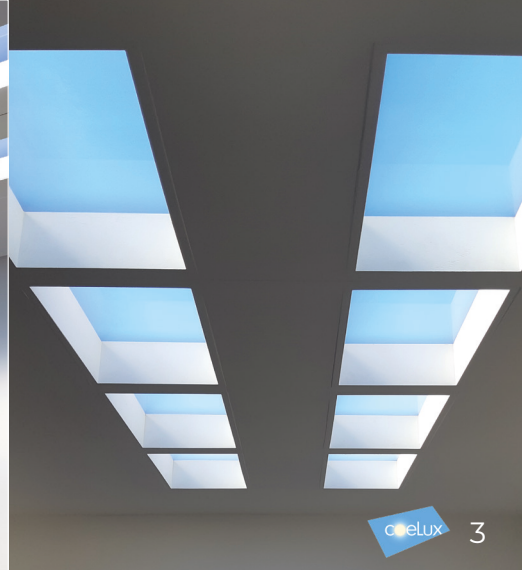

Exclusive authorized reseller

DCUBE .SWISS

KEY FEATURES :

- ✓ IMPROVES HEALTH
- ✓ CIRCADIAN RYTHME REGULATION
- ✓ TRUE EFFECT OF NATURAL SUNLIGHT
- ✓ REAL DAYLIGHT SPECTRUM
- ✓ PERCEPTION OF DEEP SKY
- ✓ DYNAMIC LIGHT SCENES
- ✓ BLUETOOTH MANAGEMENT
- ✓ CUSTOM SIZES (LC only)

Bluetooth

COELUX | ITALY

1 | COELUX HT 25 new

H 25cm | SKY | 52cm x L 107cm
90° vertical diffuse emission.

2 | COELUX LS MATTE

H 43.5cm | SKY | 30cm x L 109cm
45° angle diffuse emission.

3 | COELUX LS MINI MATTE

H 43.5cm | SKY | 30cm x L 53cm
90° vertical diffuse emission.

4 | COELUX ST IBLA

H 70.4cm | SKY | 30cm x L 53cm
90° vertical beam diffuse emission.

5 | COELUX HC 60 +SUN +MOON

H 156cm | SKY | 78cm x L 189cm
60° angle + visible sun/moon

6 | COELUX HC 45 +SUN

H 97cm | SKY | 87cm x L 173cm
45° angle + visible sun.

LIGHT COGNITIVE | FINLAND

7 | LC HORIZON

P 12.5cm | SKY 105cm x L 150cm
180° diffuse opal acrylic

8 | LC LIMITLESS CEILING

P 15cm or 25cm | 50cm increment
180° emission (opal fabrics)

9 | LC LIMITLESS WALL

P 15cm or 25cm | 50cm increment
180° emission (opal glass)

10 | LC LIMITLESS WALL

P 15cm or 25cm | 50cm increment
180° emission (opal fabrics)